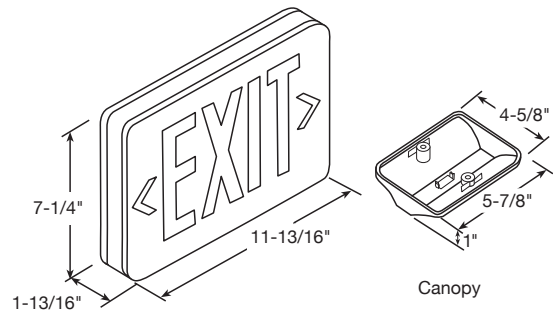

Dimensions:

Warranties & Compliances:	Item #	Description	LED Color	Housing Color	AC/BBUP
Ni-Cd battery 5 YEAR WARRANTY Electronics 5 YEAR WARRANTY LED Strip 25 YEAR WARRANTY	Ordering Information:				
	22742	Red LED Exit Sign Universal AC Only WH Housing	Red	White	AC
	22743	Red LED Exit Sign Universal Battery Backup WH Housing	Red	White	BBUP
	22744	Green LED Exit Sign Universal AC Only WH Housing	Green	White	AC
	22745	Green LED Exit Sign Universal Battery Backup WH Housing	Green	White	BBUP
	22746	Red LED Exit Sign Universal AC Only BLK Housing	Red	Black	AC
	22747	Red LED Exit Sign Universal Battery Backup BLK Housing	Red	Black	BBUP
	22748	Green LED Exit Sign Universal AC Only BLK Housing	Green	Black	AC
	22749	Green LED Exit Sign Universal Battery Backup BLK Housing	Green	Black	BBUP
Accessories:					
207WG	Wire Guard for Exit Sign				
207GWWH	White Wire Guard for Exit Sign				
207PS	Polycarbonate Shield for Exit Sign				
207B3	Replacement Battery Ni-Cd 3.6V 300mAh for 22745 & 22749 units				
207B2	Replacement Battery Ni-Cd 2.4V 300mAh for 22743 & 22747 units				
29999	Red Diffuser Panel				
29999G	Green Diffuser Panel				
20704	Replacement White Canopy				
CHEVRONPL	Replacement White Chevron